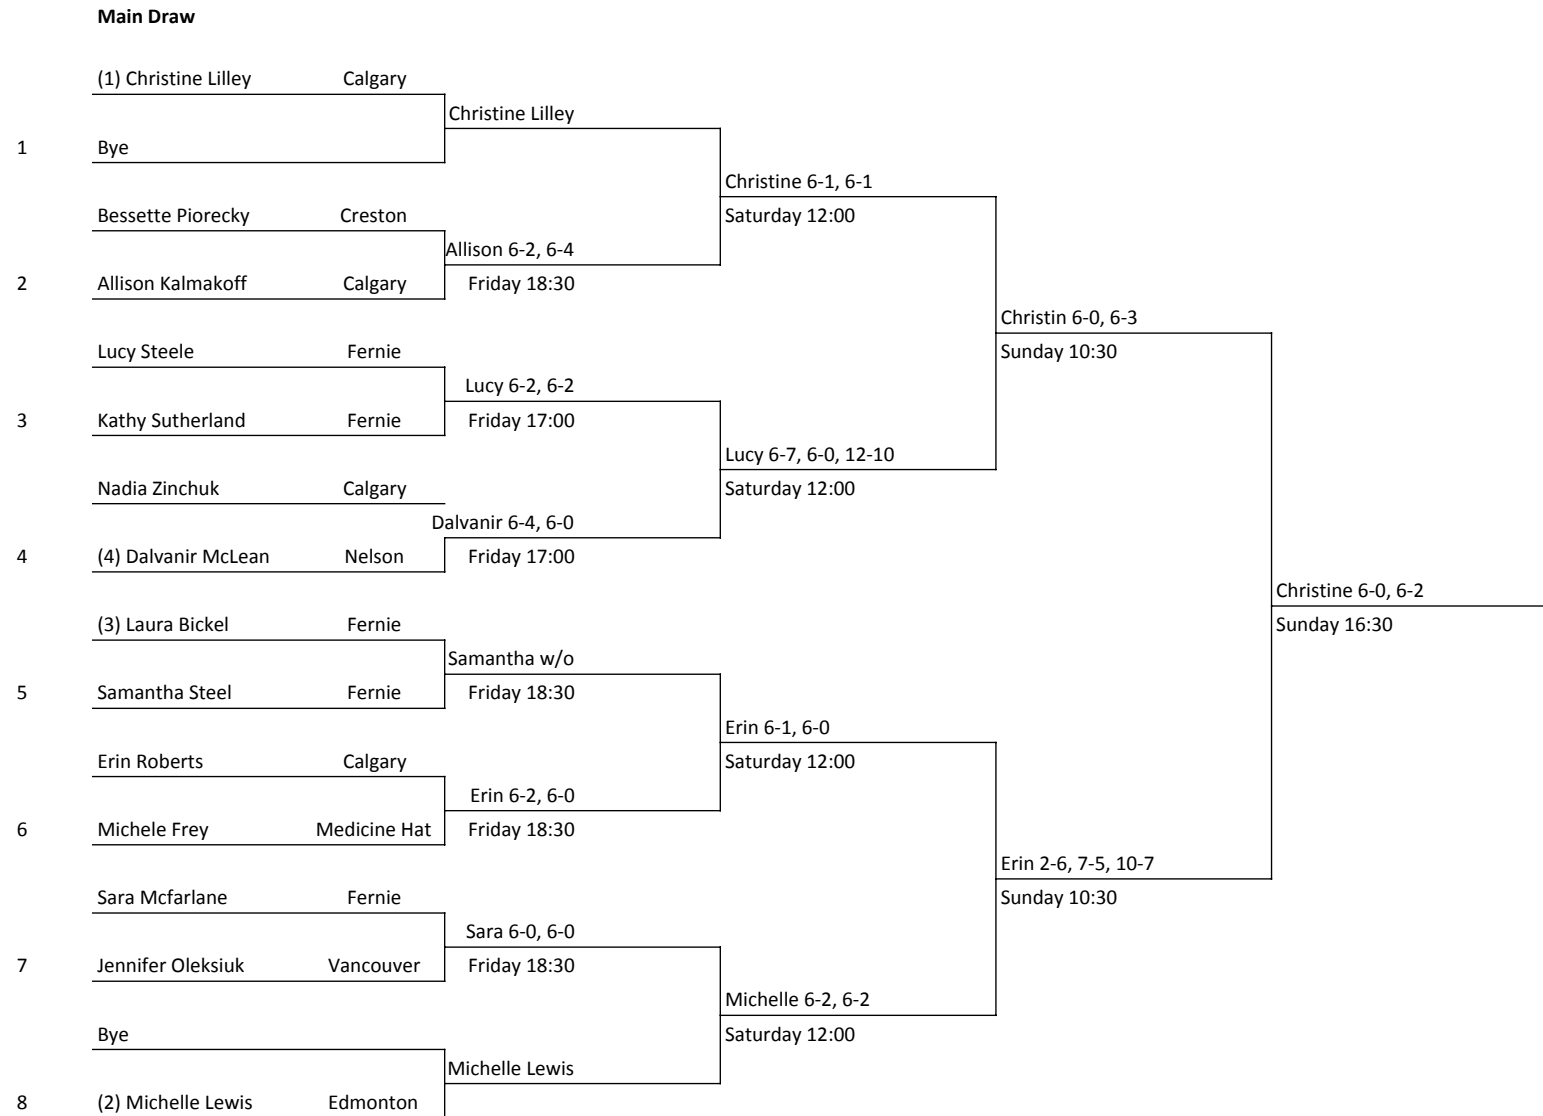

Women's Singles

16 Draw, 1st Match Consolation

-All matches will be best of 3 sets, with the 3rd set being a 10 point championship tiebreak.

-5 minute warm up time will be enforced.