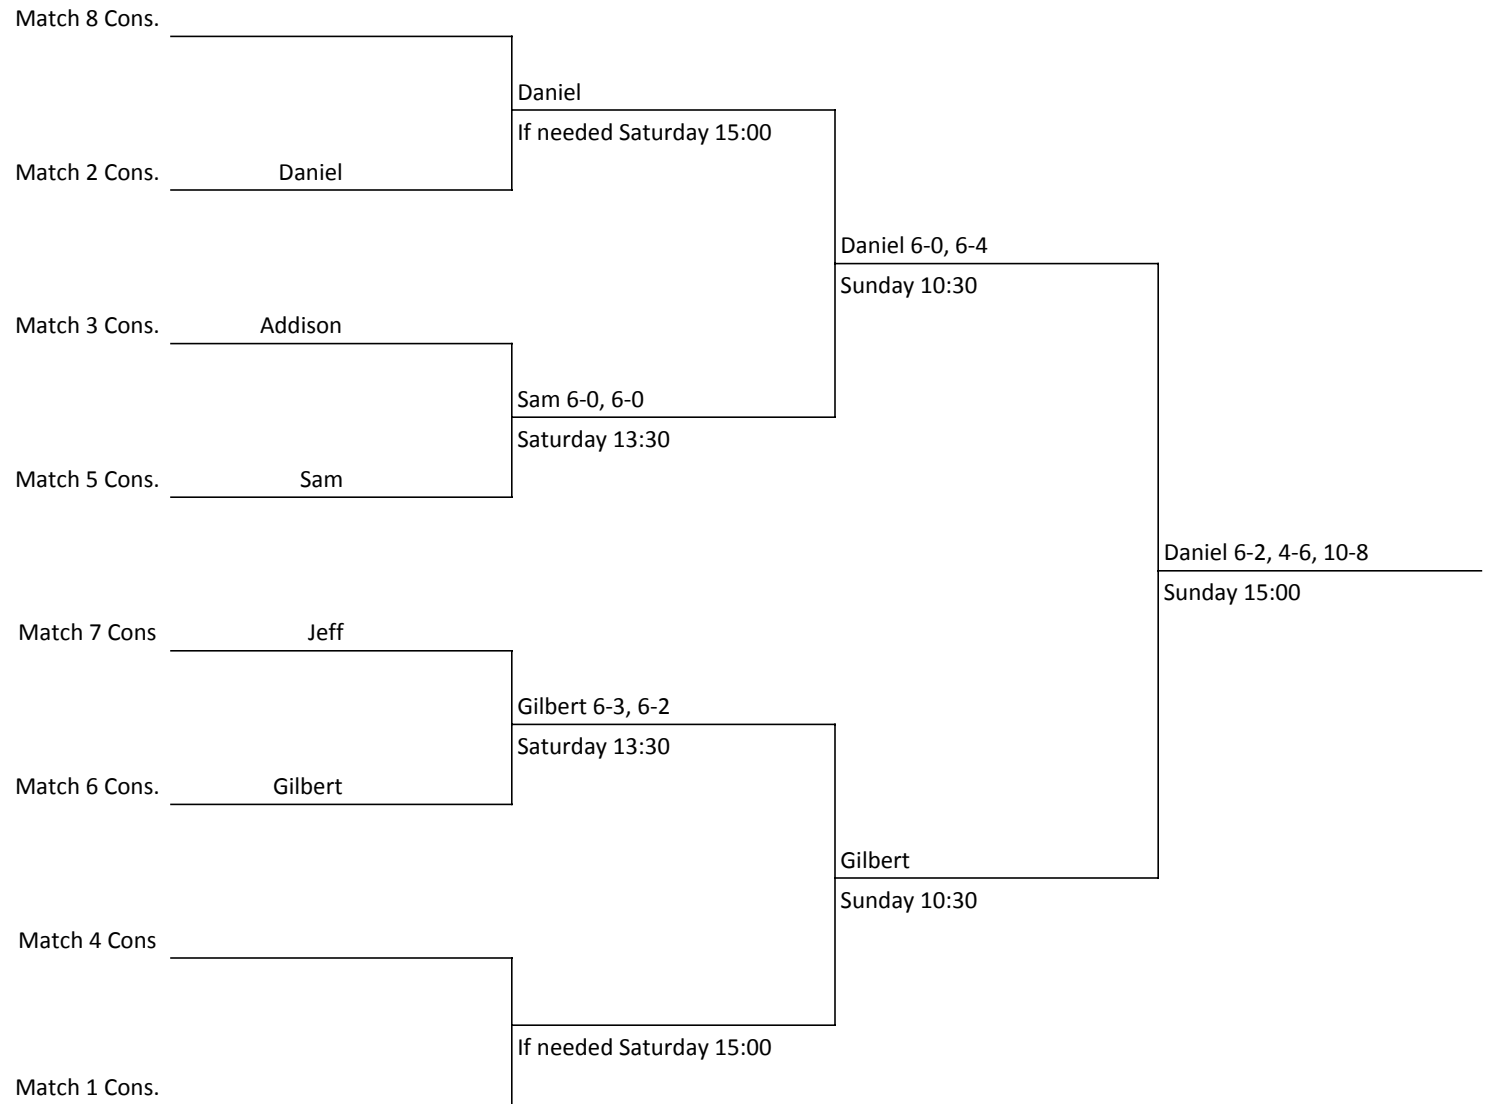

Mens Singles

16 Draw, 1st Match Consolation

-All matches will be best of 3 sets, with the 3rd set being a 10 point championship tiebreak.

-5 minute warm up time will be enforced.

Consolation

Mens Doubles

6 Draw, Round Robin

-All doubles matches will use NO-AD scoring. At deuce the receiving team will choose which side to play the deciding point.

-All matches will be best of 3 sets, with the 3rd set being a 10 point championship tiebreak.