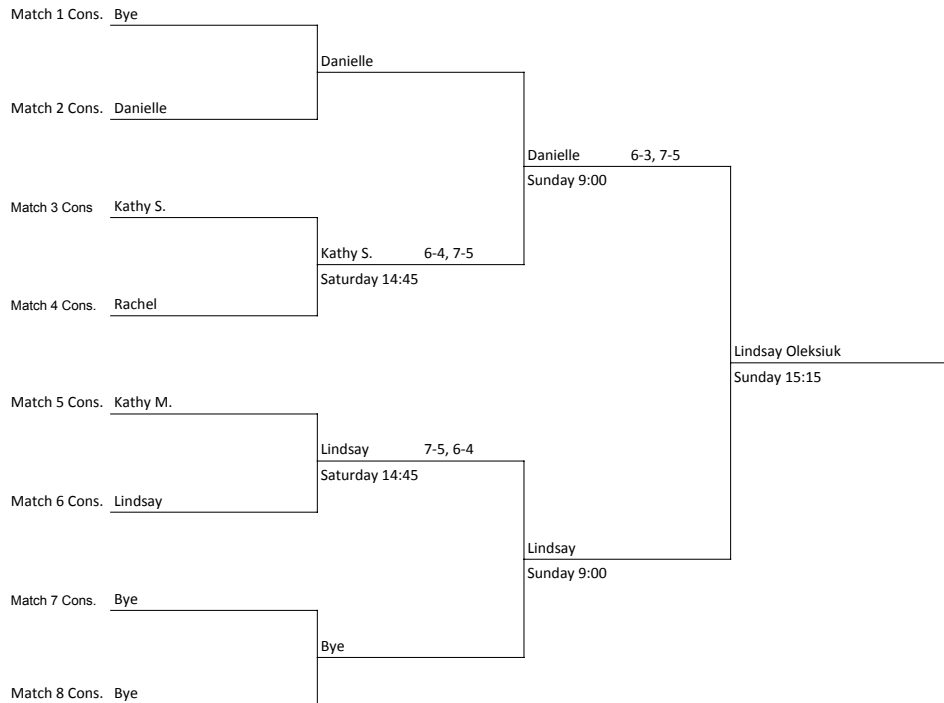

Mens Singles

16 Draw, 1st Match Consolation

-All matches will be best of 3 sets, with the 3rd set being a 10 point championship tiebreak.
 -5 minute warm up time will be enforced.

Main Draw

Consolation

Women's Singles

16 Draw, 1st Match Consolation

-All matches will be best of 3 sets, with the 3rd set being a 10 point championship tiebreak.
 -5 minute warm up time will be enforced.

Main Draw

Consolation

Mens Doubles

6 Draw, Round Robin

-All doubles matches will use NO-AD scoring. At deuce the receiving team will choose which side to play the deciding point.

-All matches will be best of 3 sets, with the 3rd set being a 10 point championship tiebreak.