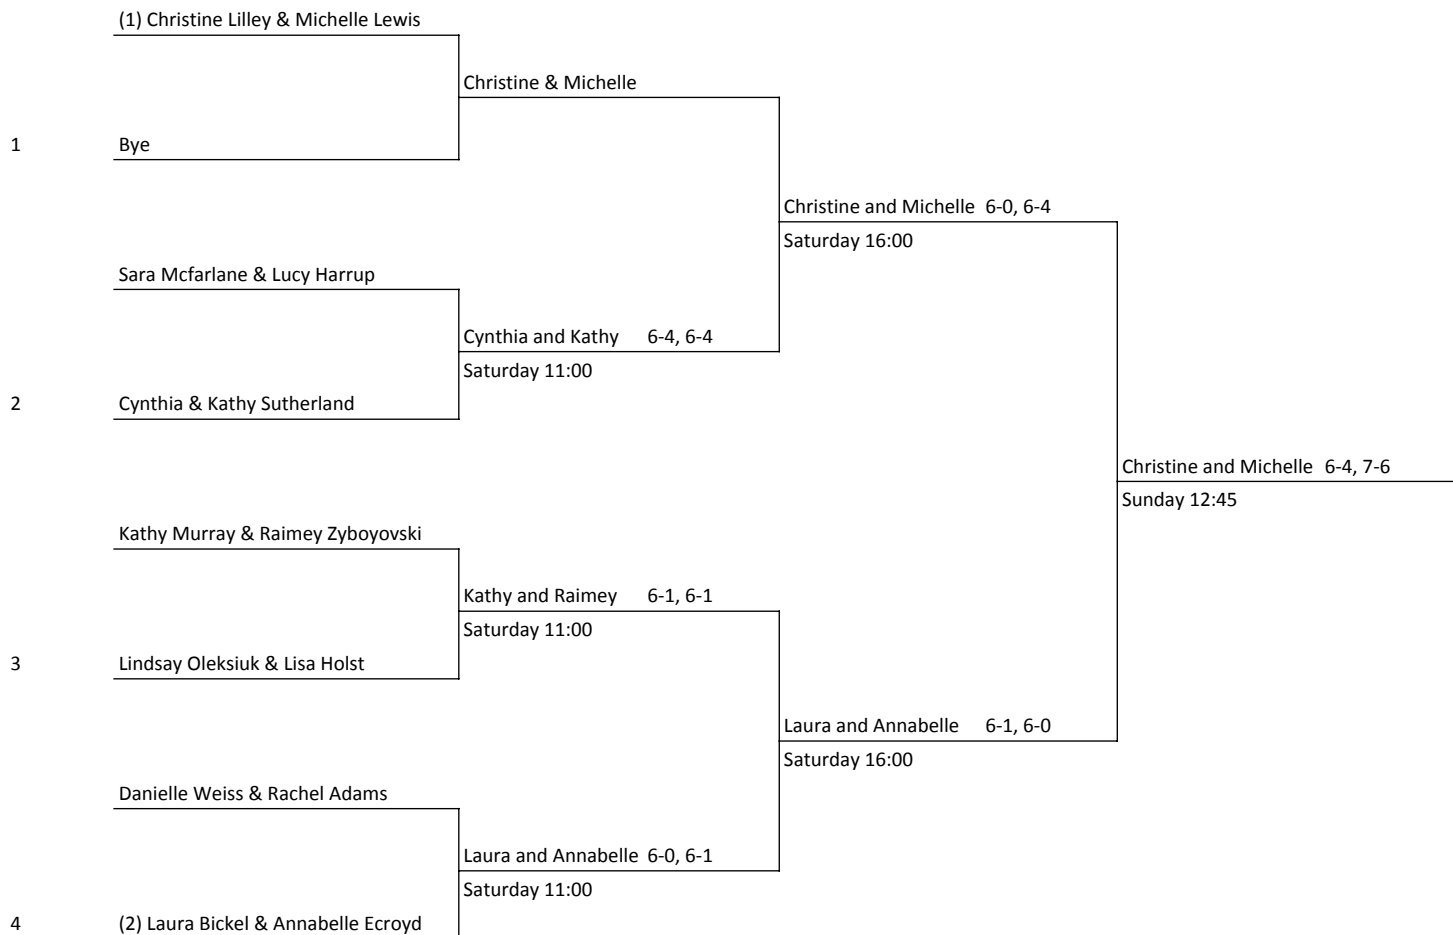

Women's Doubles

8 Draw, 1st match consolation

-All doubles matches will use NO-AD scoring. At deuce the receiving team will choose which side to play the deciding point.

-All matches will be best of 3 sets, with the 3rd set being a 10 point championship tiebreak.

-5 minute warm up time will be enforced.

Main Draw