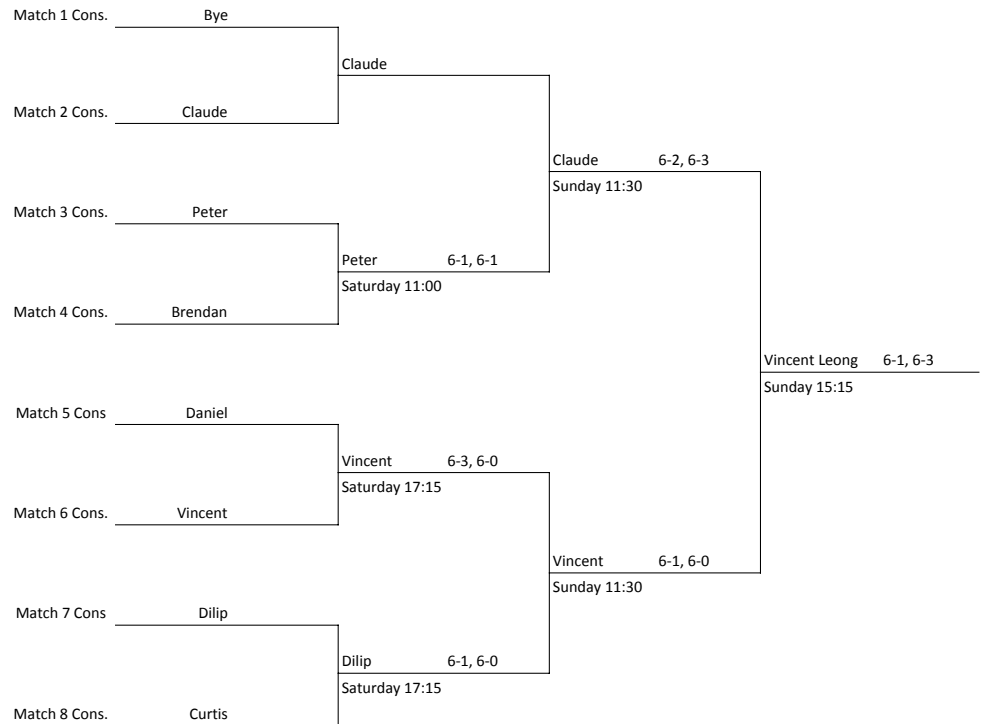

Mens Singles

16 Draw, 1st Match Consolation

-All matches will be best of 3 sets, with the 3rd set being a 10 point championship tiebreak.
 -5 minute warm up time will be enforced.

Main Draw

Consolation

Women's Singles

16 Draw, 1st Match Consolation

-All matches will be best of 3 sets, with the 3rd set being a 10 point championship tiebreak.
 -5 minute warm up time will be enforced.

Main Draw

Consolation

Mens Doubles

6 Draw, Round Robin

-All doubles matches will use NO-AD scoring. At deuce the receiving team will choose which side to play the deciding point.

-All matches will be best of 3 sets, with the 3rd set being a 10 point championship tiebreak.