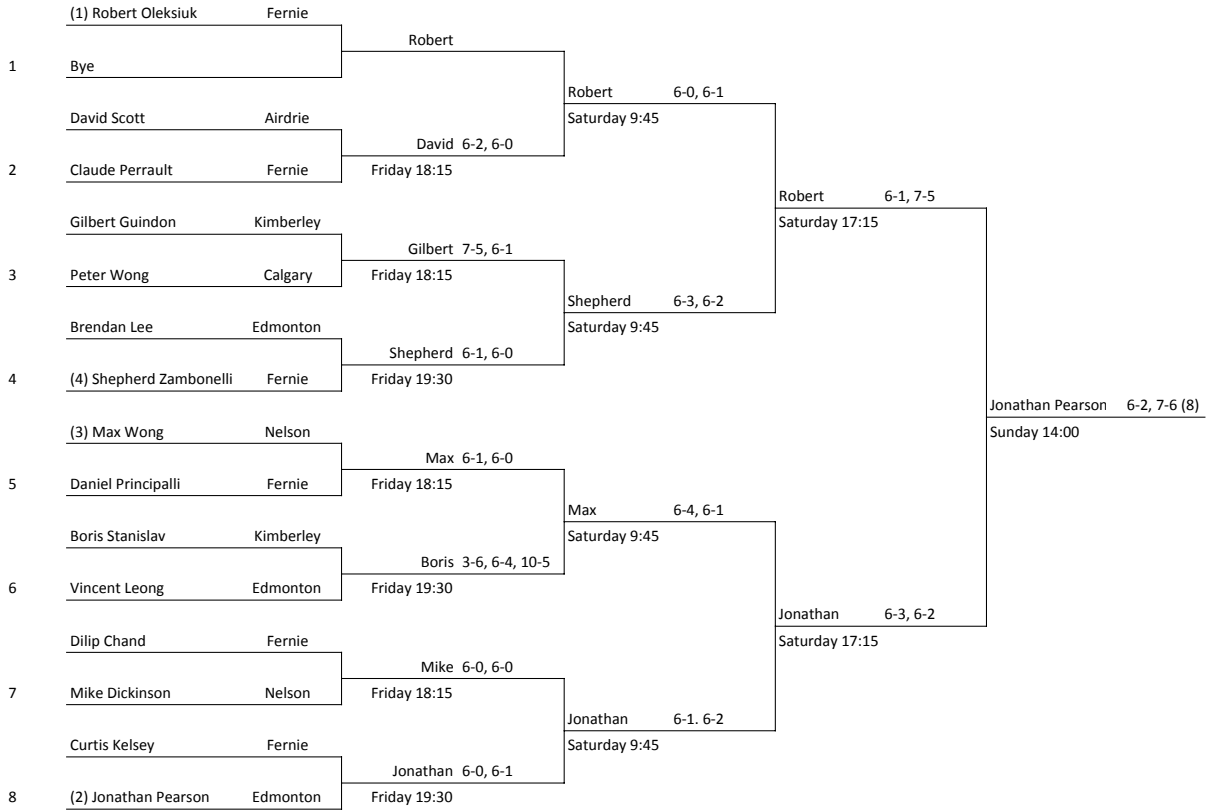

Mens Singles

16 Draw, 1st Match Consolation

-All matches will be best of 3 sets, with the 3rd set being a 10 point championship tiebreak.
 -5 minute warm up time will be enforced.

Main Draw

Consolation

Women's Singles

16 Draw, 1st Match Consolation

-All matches will be best of 3 sets, with the 3rd set being a 10 point championship tiebreak.
 -5 minute warm up time will be enforced.

Main Draw

Consolation

Mens Doubles

6 Draw, Round Robin

-All doubles matches will use NO-AD scoring. At deuce the receiving team will choose which side to play the deciding point.

-All matches will be best of 3 sets, with the 3rd set being a 10 point championship tiebreak.