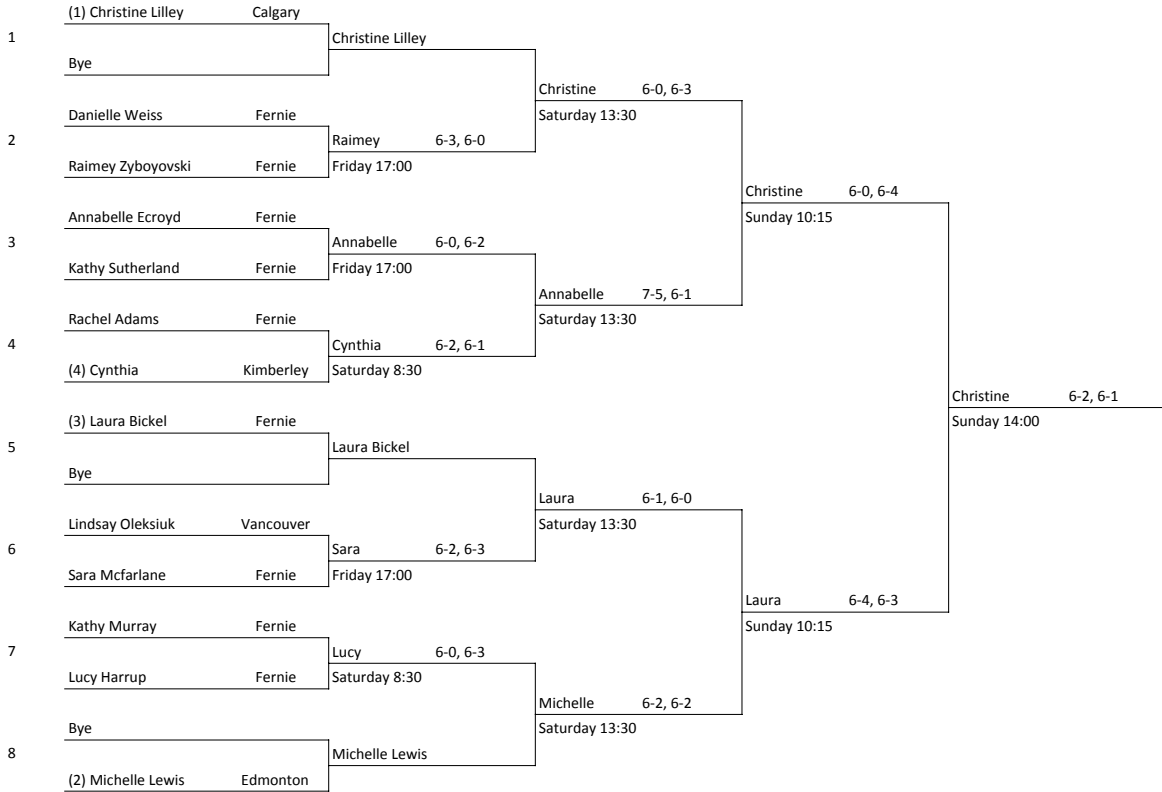

Mens Singles

16 Draw, 1st Match Consolation

-All matches will be best of 3 sets, with the 3rd set being a 10 point championship tiebreak.
 -5 minute warm up time will be enforced.

Main Draw

Consolation

Women's Singles

16 Draw, 1st Match Consolation

-All matches will be best of 3 sets, with the 3rd set being a 10 point championship tiebreak.
 -5 minute warm up time will be enforced.

Main Draw

Consolation

Mens Doubles

6 Draw, Round Robin

-All doubles matches will use NO-AD scoring. At deuce the receiving team will choose which side to play the deciding point.

-All matches will be best of 3 sets, with the 3rd set being a 10 point championship tiebreak.