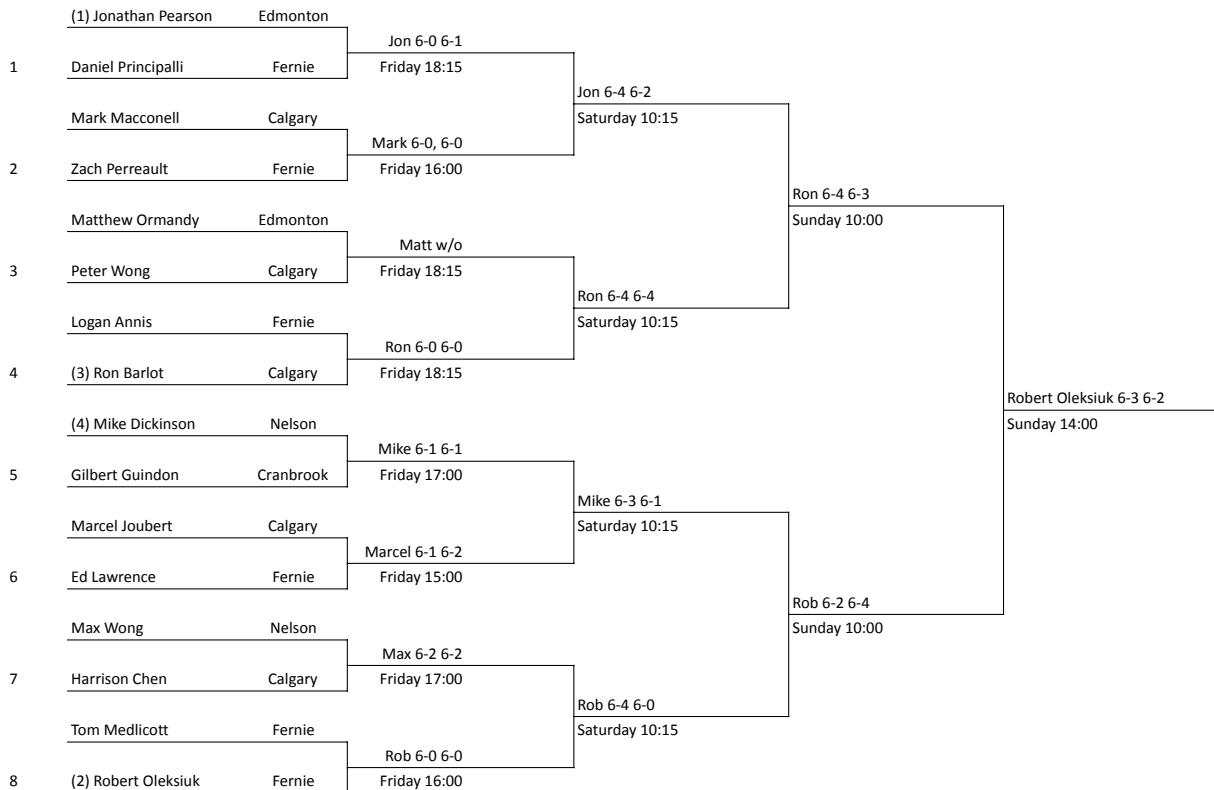

Mens Singles

16 Draw, 1st Match Consolation

- All matches will be best of 3 sets, with the 3rd set being a 10 point championship tiebreak.
- Main Draw Semi Final and Finals will be a full 3rd set
- 5 minute warm up time will be enforced.

Main Draw

Consolation

Mens Doubles

5 Draw Round Robin

-All doubles matches will use NO-AD scoring. Receivers Choice

-All matches will be best of 3 sets, with the 3rd set being a 10 point championship tiebreak.