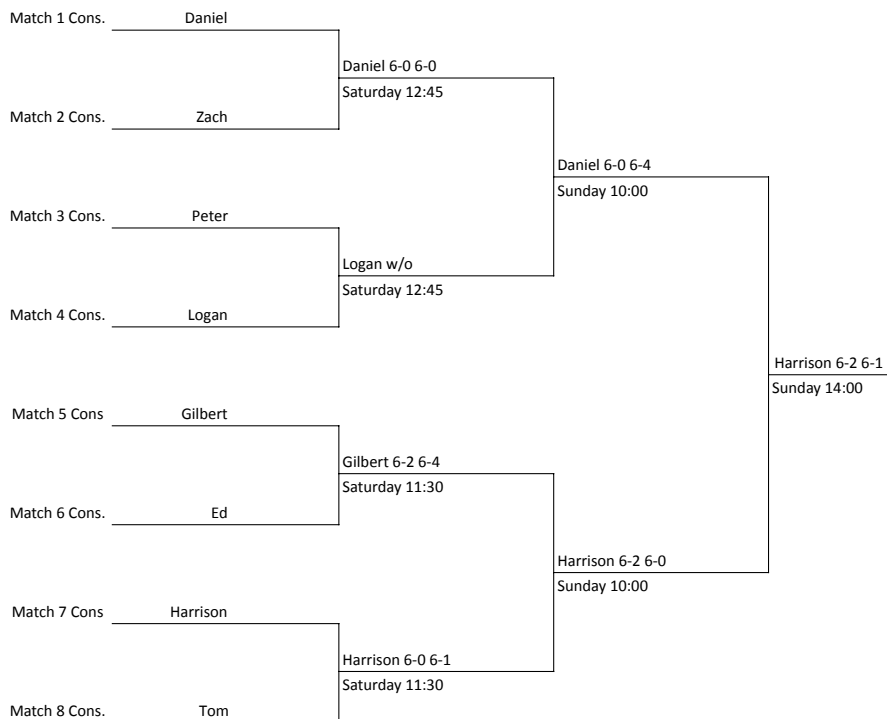

Mens Singles

16 Draw, 1st Match Consolation

- All matches will be best of 3 sets, with the 3rd set being a 10 point championship tiebreak.
- Main Draw Semi Final and Finals will be a full 3rd set
- 5 minute warm up time will be enforced.

Main Draw

Consolation

Mens Doubles

5 Draw Round Robin

-All doubles matches will use NO-AD scoring. Receivers Choice

-All matches will be best of 3 sets, with the 3rd set being a 10 point championship tiebreak.